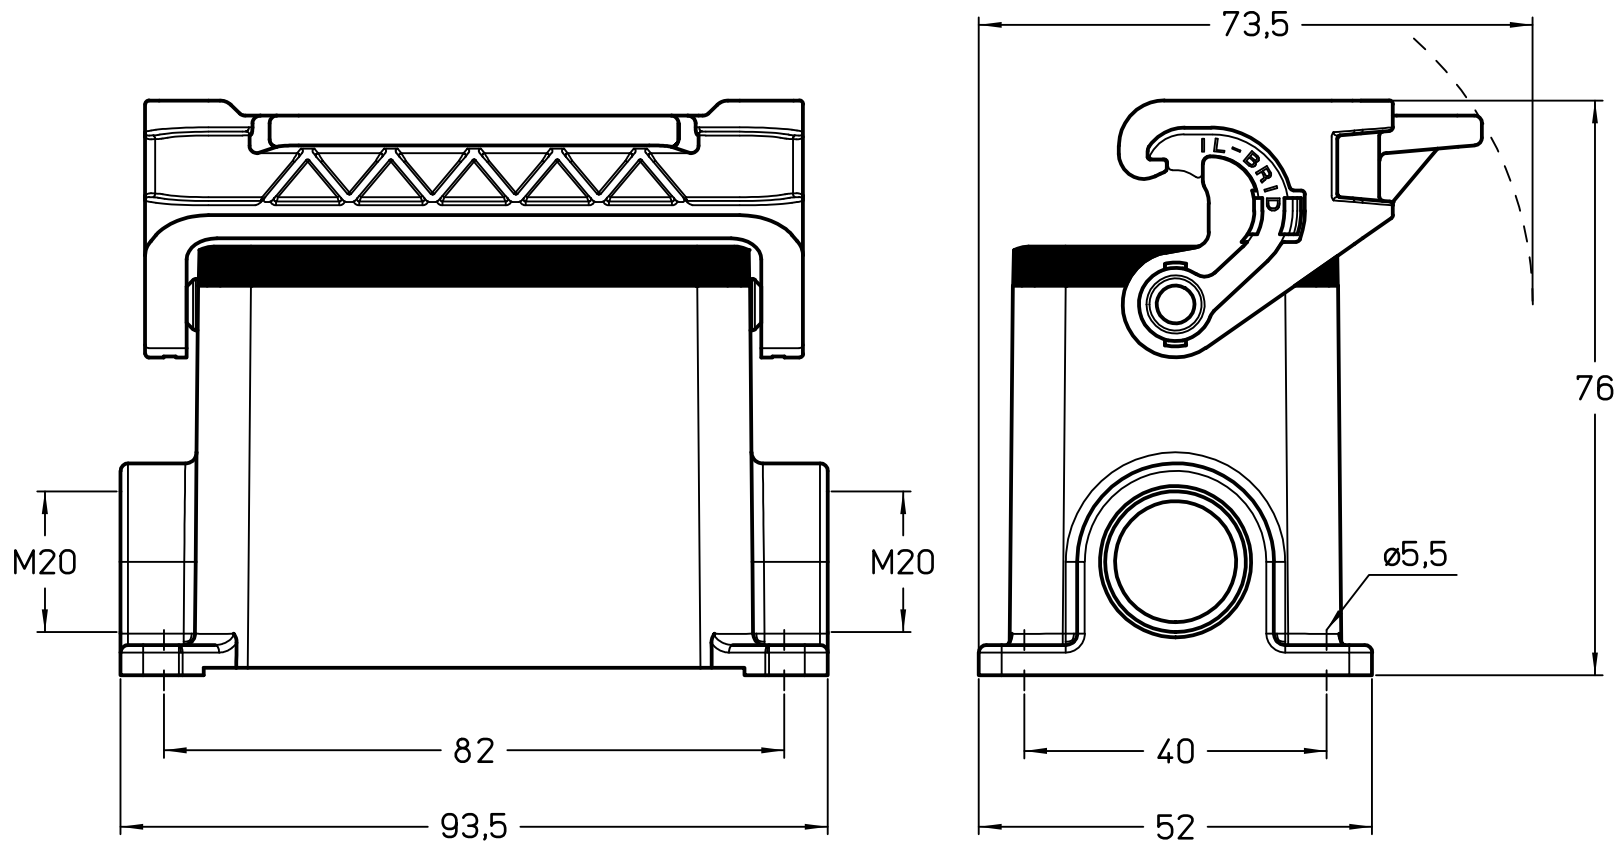

Diritti riservati All rights reserved

Dimensions  
in mm

Simplified representation with dimensions without tolerance

Original Size A4

MLP 10 L220

Date 08/03/23

surface mounting housing, size "57.27", 2x M20 side entries,

Sign. G. Renna

with 1 IL-BRID lever

Scale  
1:1