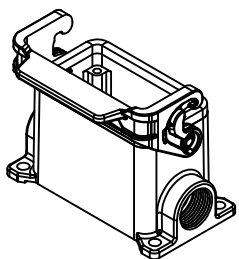

Diritti riservati All rights reserved

Dimensions  
in mm

Simplified representation with dimensions without tolerance

Original Size A4

MLP 10 L220

Date 08/03/23

surface mounting housing, size "57.27", 2x M20 side entries,

Sign. G. Renna

with 1 IL-BRID lever

Scale  
1:1